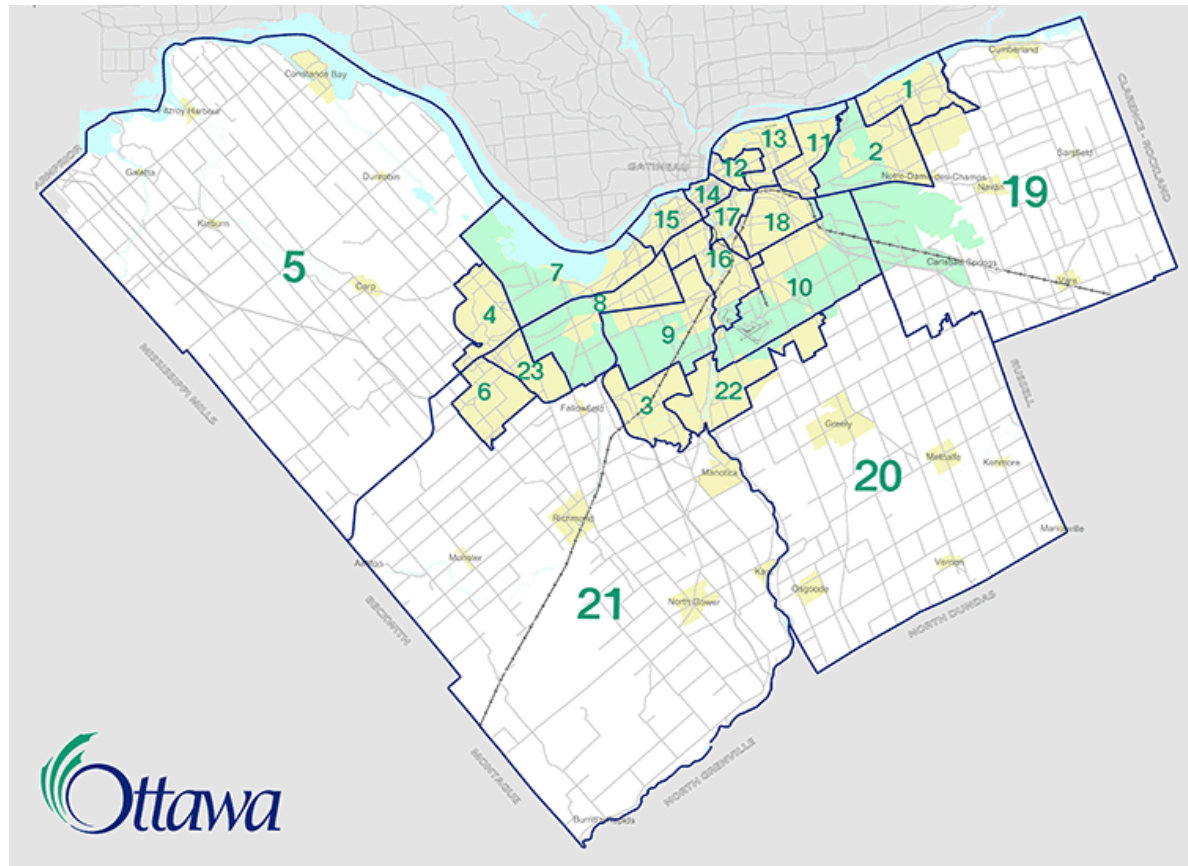

Determining your Ward and Zone

Click [here](#) for an interactive version of the map of Ottawa Wards below. Input your address on the website and determine the zone you are located in for the weather data collection project.

You will be located in either:

East Zone (wards 1,2,11 or 19),

Central Zone (wards 12,13,14,15,16,17 or 18)

South Zone (wards 3,9,10,20,21 or 22)

West Zone (wards 4,5,6,7,8 or 23)